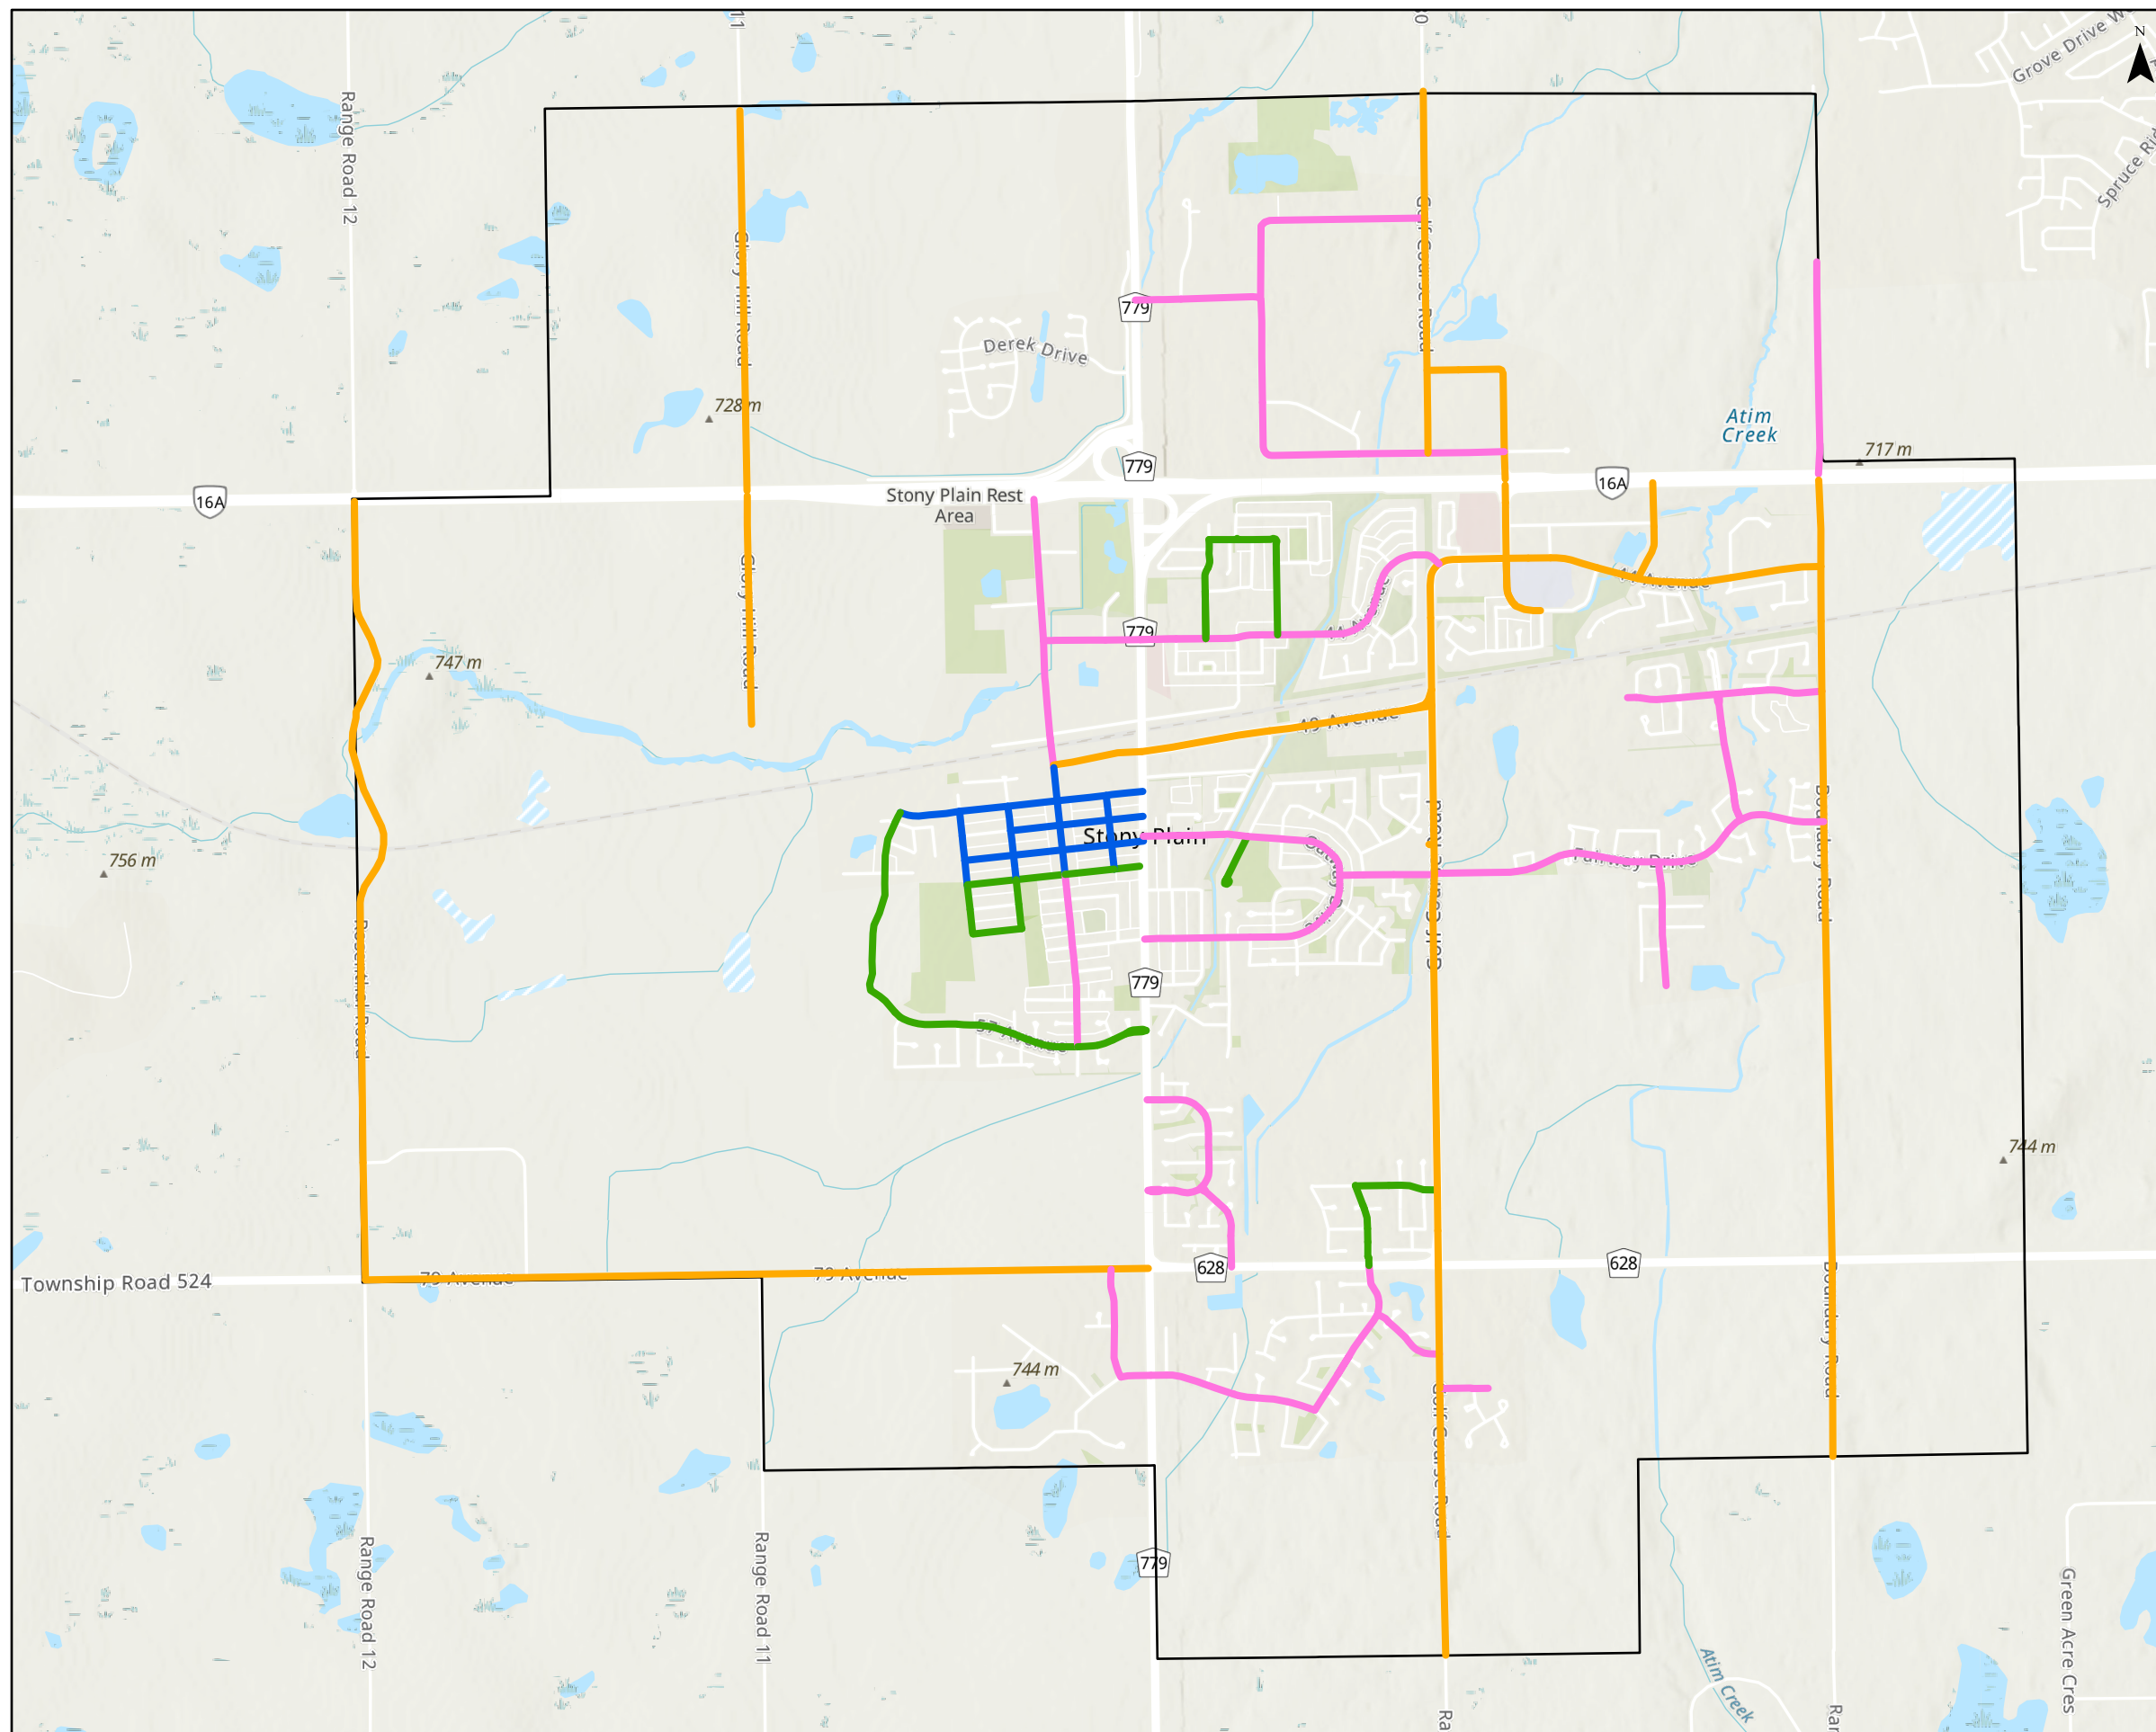

2024-2025 Snow/Ice Control

Legend

- Arterial Road
- School Zone
- Down Town
- Collector Roads
- Town Boundary

Map and documents made available to the public by the Town are not legally recorded maps, nor surveys and are not intended to be used as such. The maps and document are created as part of a Geographic Information System (GIS) that compiles records, information, and data from various sources. This source data may contain errors or omissions. The Town shall not be liable for any damages or claims that arise out of the user's access to, or use of the maps, documents and data provided. Any redistribution, retransmission or publication of this material is prohibited without the written consent from the Town of Stony Plain.