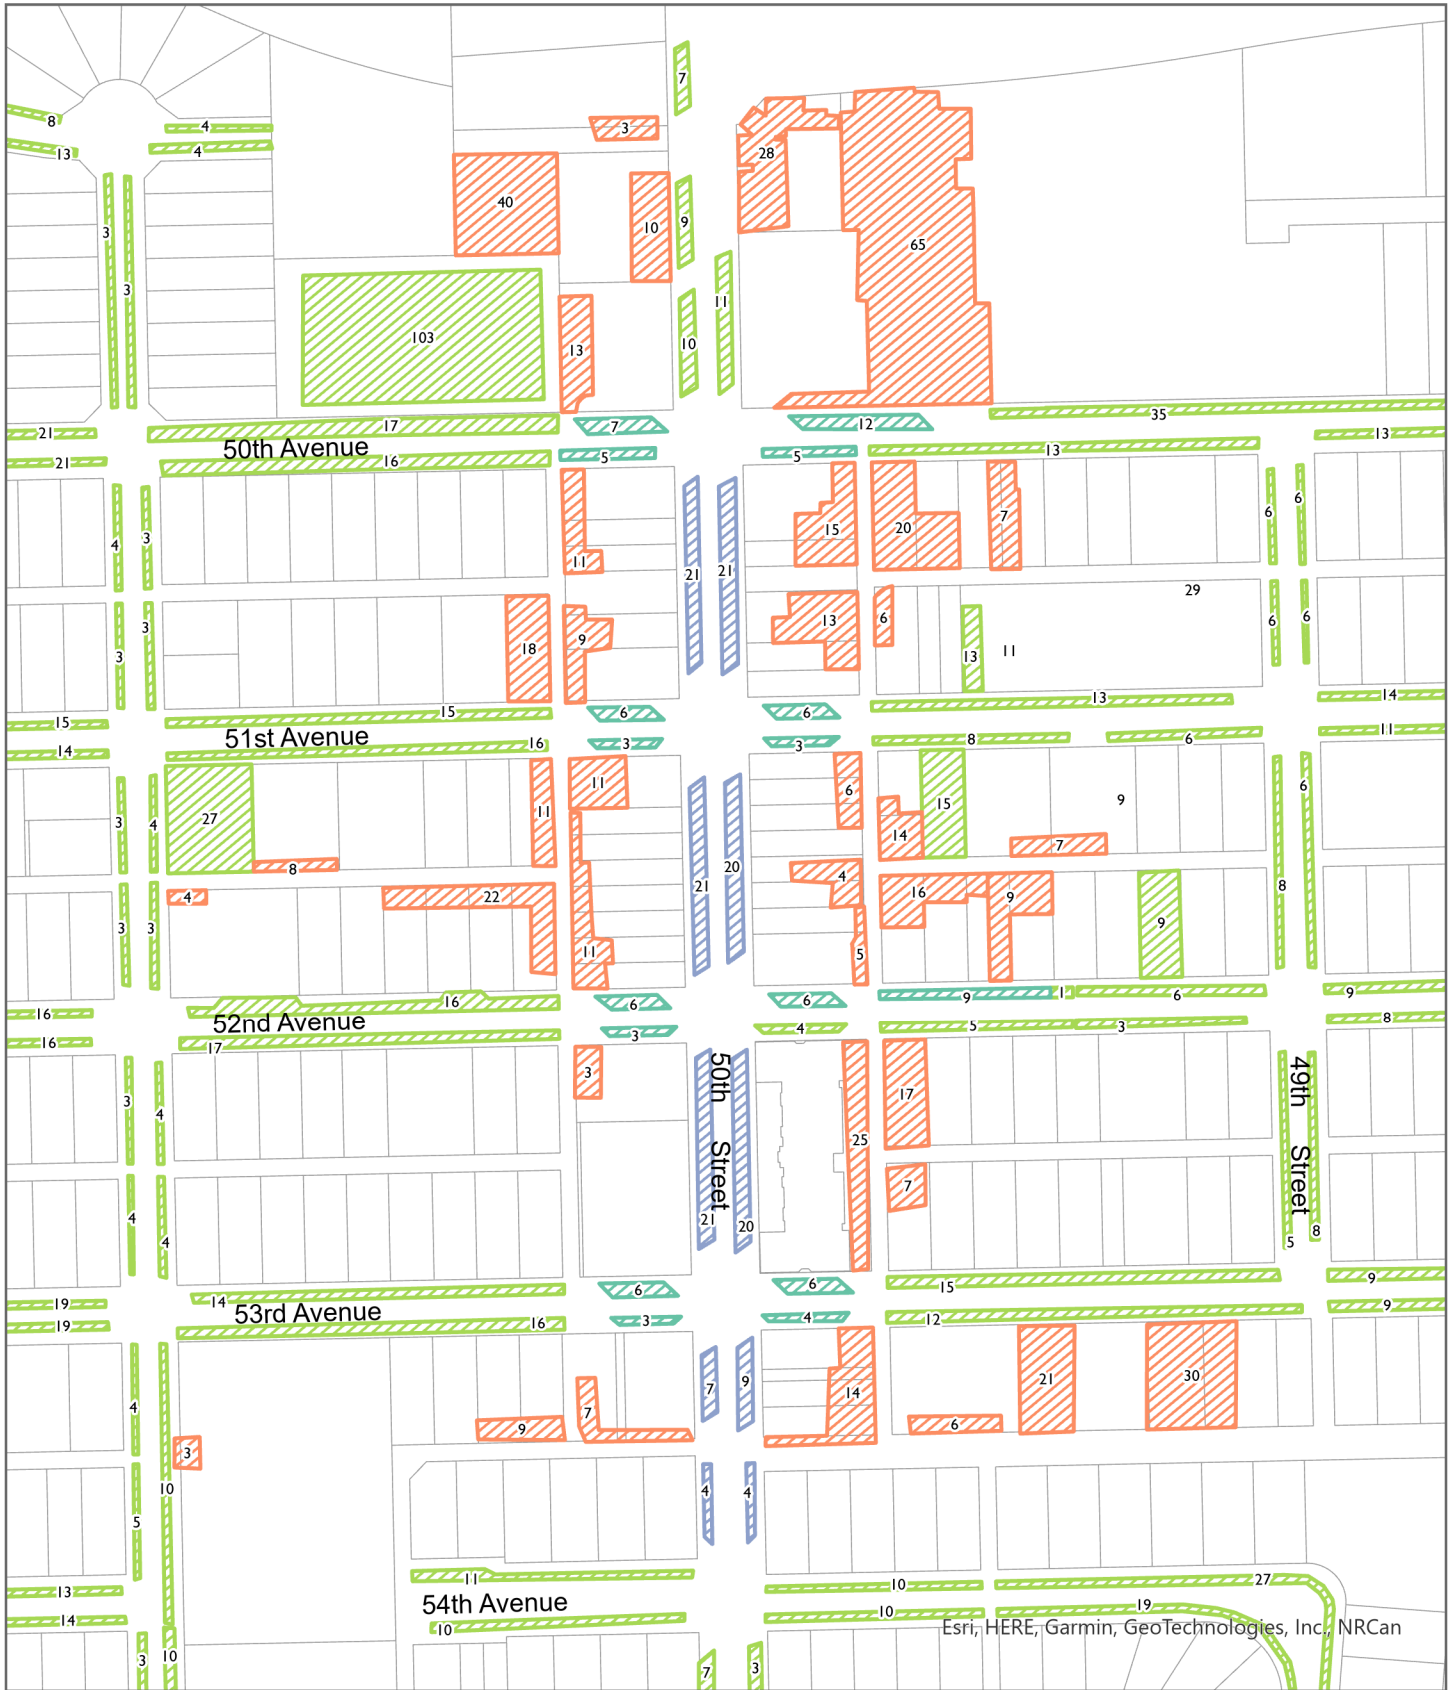

# DOWNTOWN PARKING MAP

Esri, HERE, Garmin, GeoTechnologies, Inc., NRCan

## Downtown Parking Areas

- Public
- Private
- Public - 2 Hour
- Public - 3 Hour
- Parcel Base