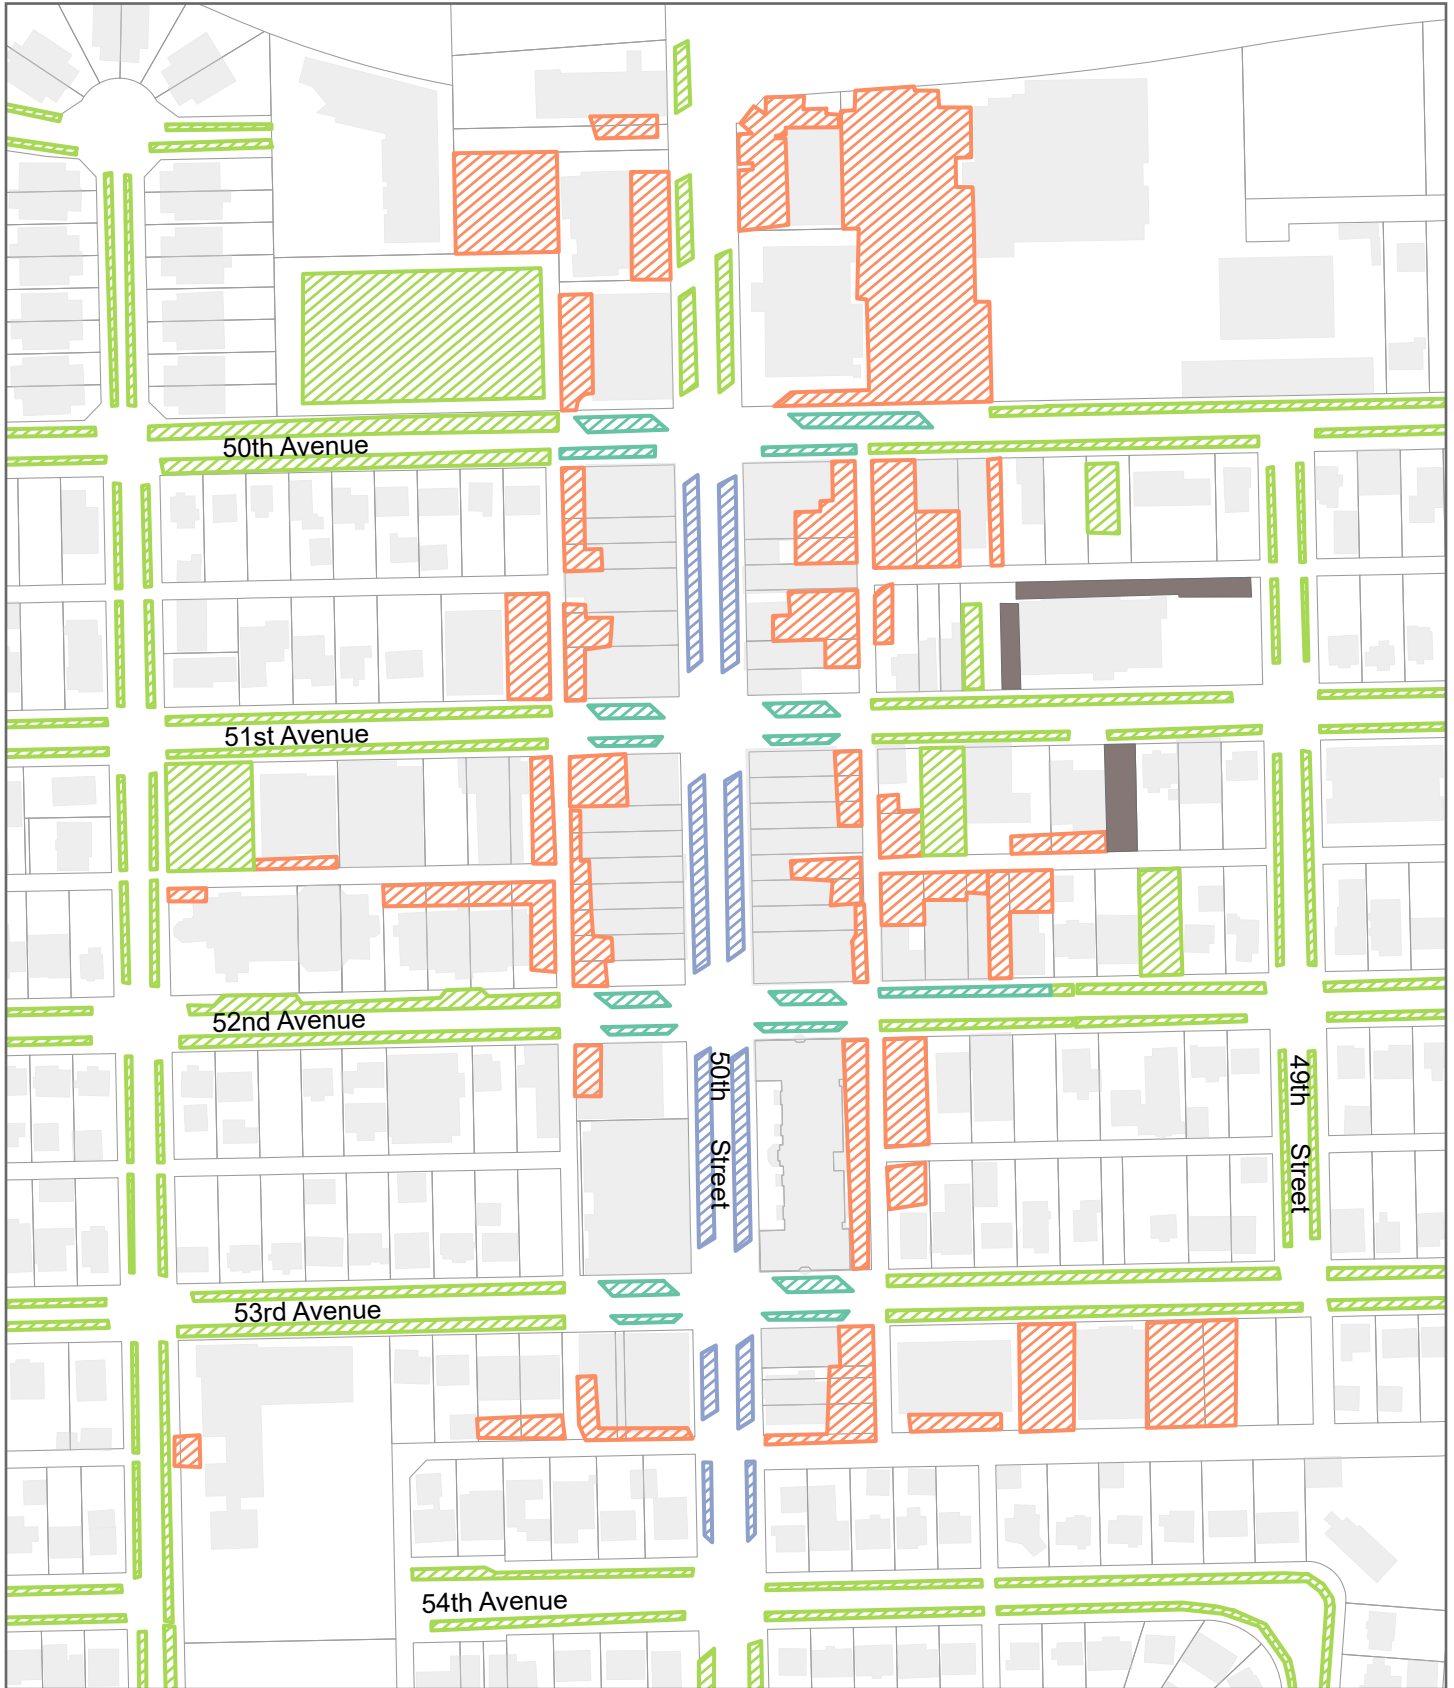

DOWNTOWN PARKING MAP

Downtown Parking Areas

- Parcel Base
- Private
- Public
- Public - 2 Hour
- Public - 3 Hour
- Town Office
- Building Footprints 2022